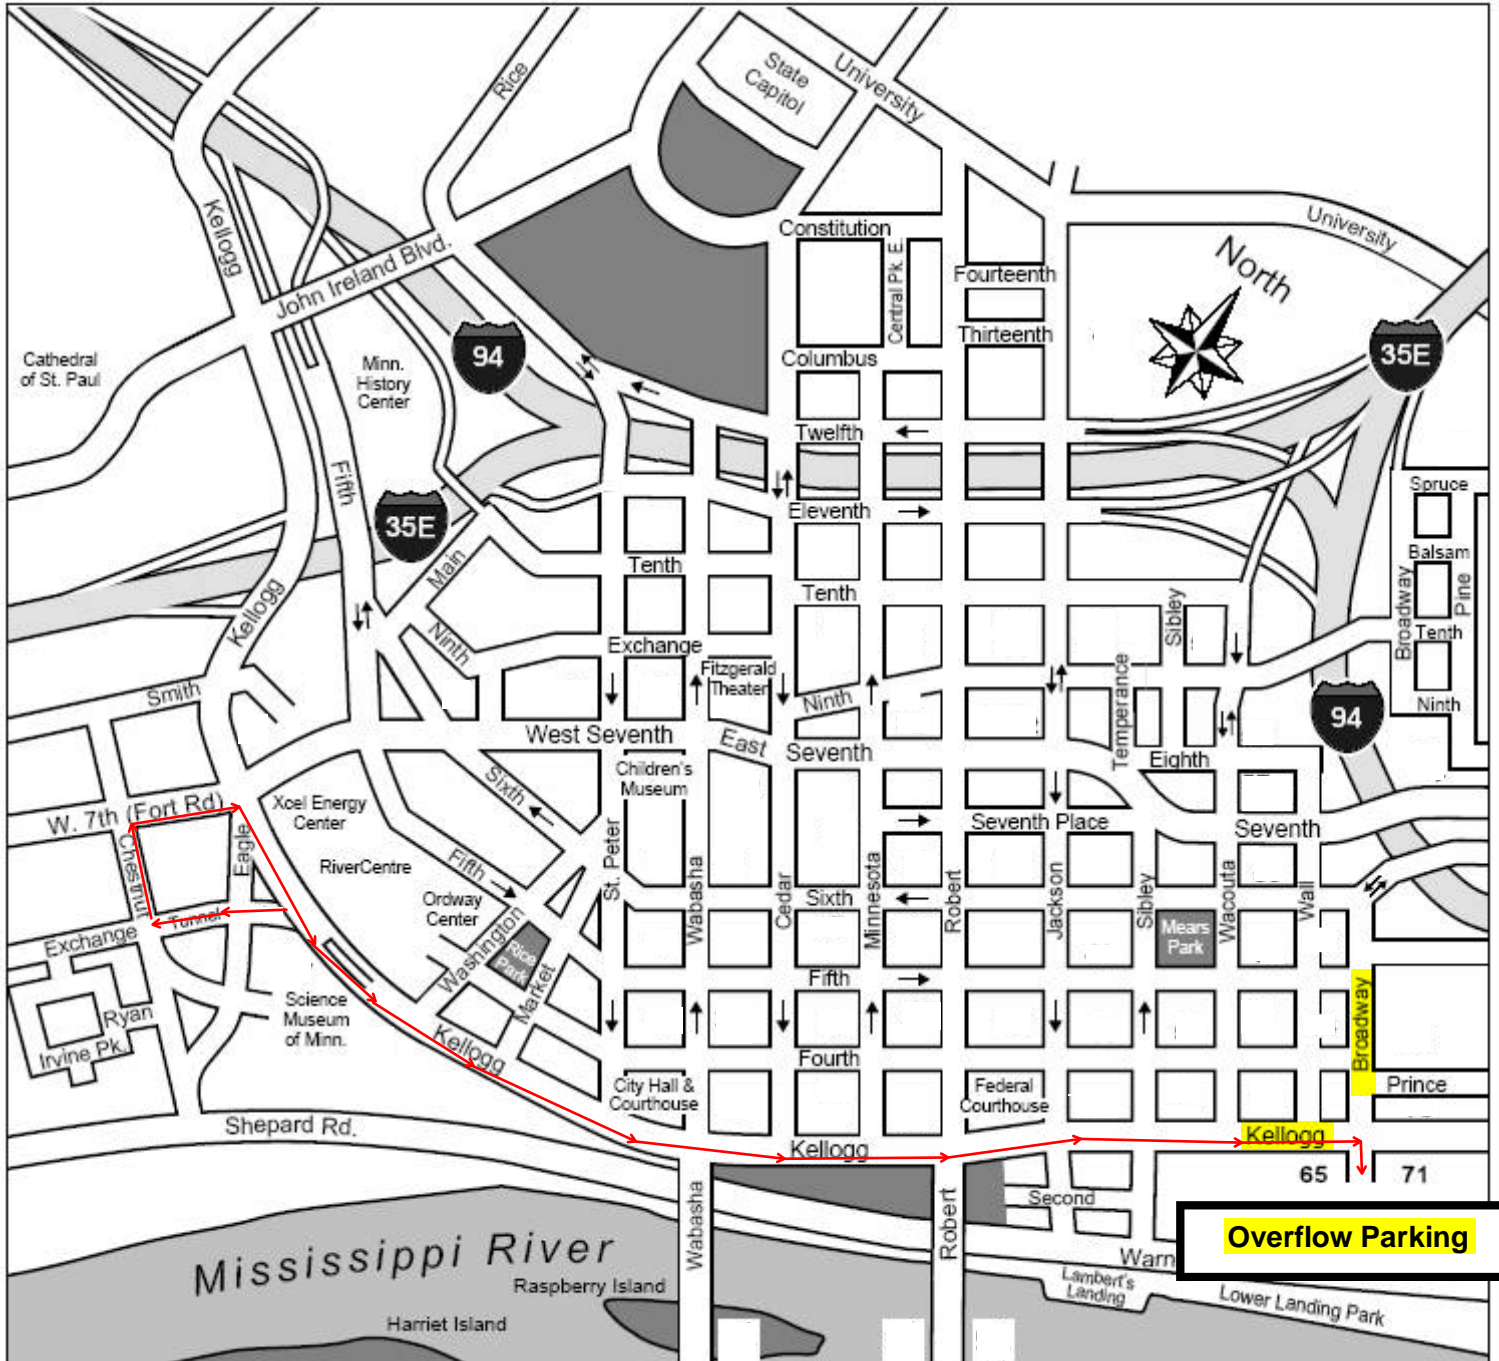

# Oversized Vehicle Parking

Additional Trailer / Truck parking is available at the Fringe Lot:

- i 390 East Kellogg Blvd.
- i East on Kellogg until you reach Broadway (marked as 65 & 71 on the above map).
- i 612-340-9025
- i Parking rates do apply.