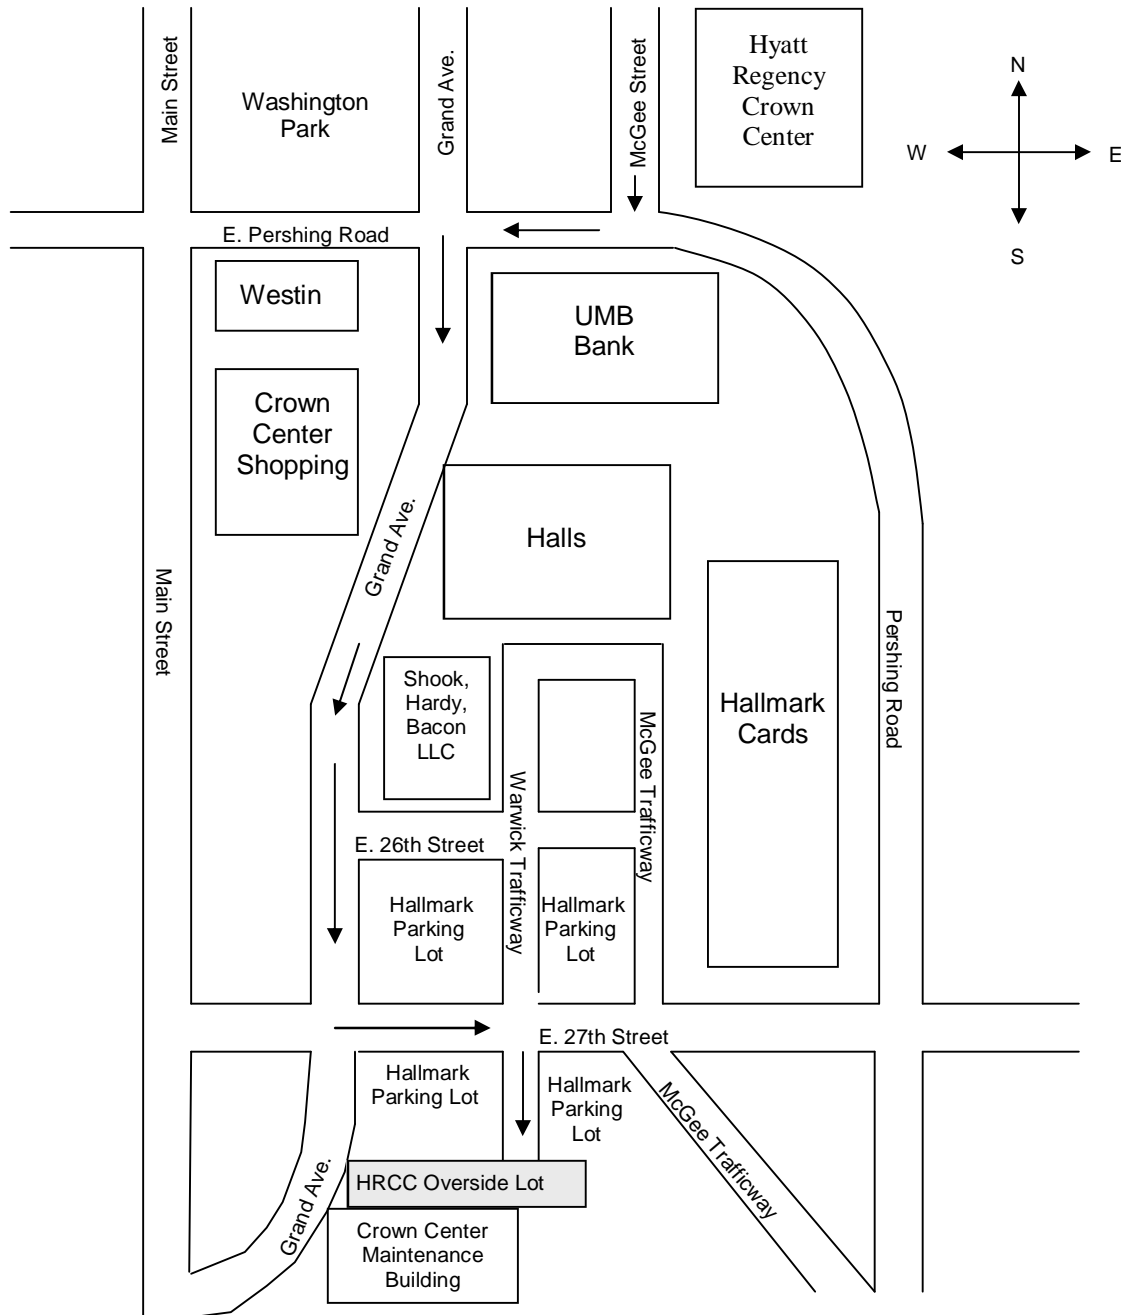

Directions to the Hyatt Regency Crown Center Oversize Lot

Directions to the Hyatt Regency Crown Center Oversize Lot

Turn left out of the front drive on to McGee Street. Continue on McGee Street and turn right on Pershing Road. Follow Pershing Road to the next stop light and turn left on Grand Ave. You will continue on Grand Ave for approximately 3 blocks and turn left on 27th Street. You will go one block and turn right Warwick Trafficway. Our Oversize Parking area will be the area in front of the Crown Center Maintenance Building as well and the gravel lot to the east of Warwick Trafficway.

Please note that this parking area does not belong to Hyatt Regency Crown Center. Parking in the Oversize lot will be done at your own risk and the Hyatt will not be responsible for any damaged vehicles or stolen items.